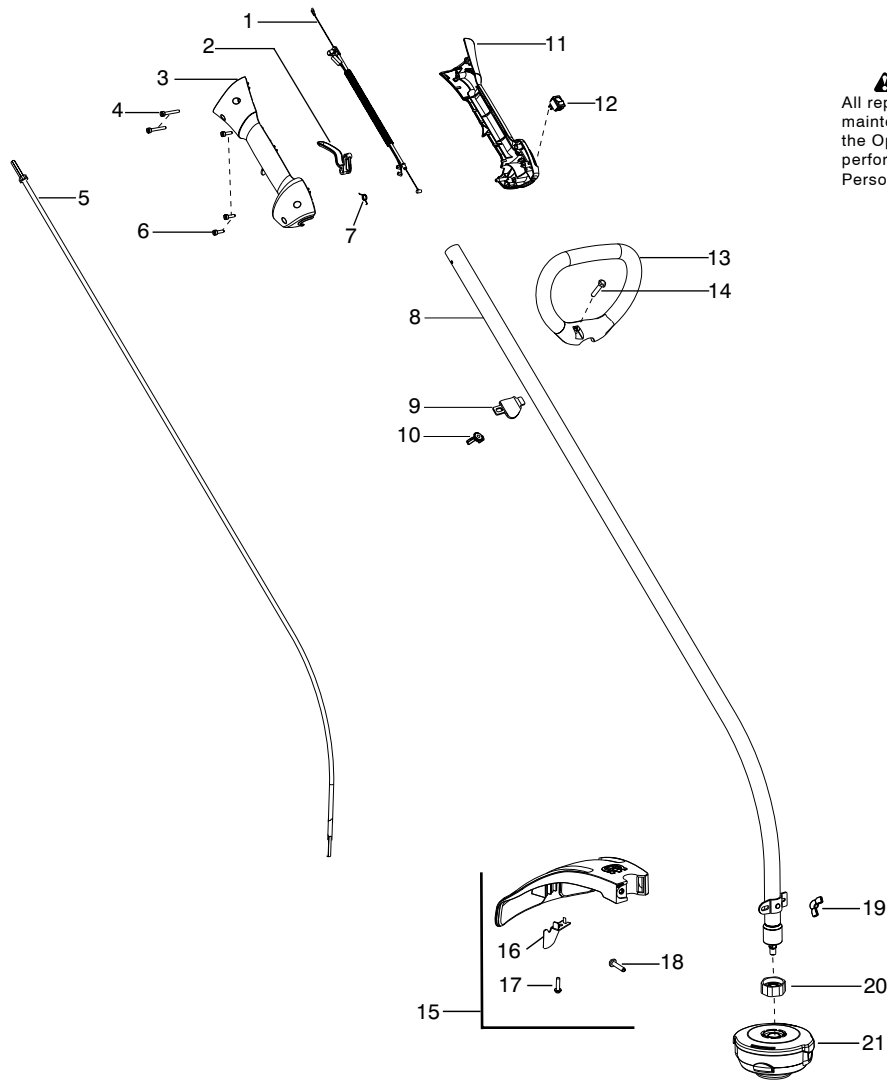

Parts List No. 545014389		Husqvarna ® PARTS LIST	MODEL 125C (US/CAN)
Date 9/11/08	Replaces 545014389 - 2/01/08		NOTE : Illustration may differ from actual model due to design changes.

⚠ WARNING
All repairs, adjustments and maintenance not described in the Operator's Manual must be performed by Qualified Service Personnel.

Ref.	Part No.	Description	Ref.	Part No.	Description
1.	★ ★ ★ ★ ★	Assy-Cable/Wire Harness	19.	530016152	Wingnut
2.	545066001	Trigger	20.	545017403	Dust cup
3.	545062002	Housing-Throttle (RH)	21.	5373383-03	Assy-T25 Cutting Head
4.	530016448	Screw			
5.	★ ★ ★ ★ ★	Flexshaft			
6.	530016449	Screw			
7.	530016454	Spring-Trigger			
8.	545180806	Kit-Driveshaft			
9.	530059185	Clamp-Handle			
10.	530016152	Wingnut			
11.	545067001	Housing-Throttle (LH)			
12.	545030601	Kit-Switch			
13.	545042201	Handle-Assist			
14.	530015820	Bolt			
15.	545031101	Kit-Shield (Incl. 16,17,18,19)			
16.	545081862	Kit - Limiter-Line			
17.	530015814	Screw			
18.	530015820	Bolt			
					Not Shown
				545059101	Decal-Warning

✓ = New Part Number For This IPL

★ = Refer to the Service Reference Indicated for more information.(Located at the END of the IPL)

Parts List No. 545014389		 Husqvarna ® PARTS LIST	MODEL 125C (US/CAN)
Date 9/11/08	Replaces 545014389 - 2/01/08		NOTE : Illustration may differ from actual model due to design changes.

Parts List No. 545014389		 Husqvarna ® PARTS LIST	MODEL 125C (US/CAN)
Date 9/11/08	Replaces 545014389 - 2/01/08		NOTE : Illustration may differ from actual model due to design changes.

Service Reference